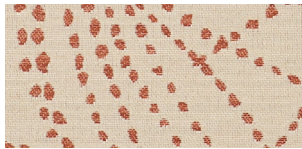

Burchfolio

Canopy

Performance Woven Fabric
Crypton® Green Super Fabric
12 Colorways
Bleach Cleanable
Free of Added FR Chemicals

Canopy's abstract and whimsical dotted leaf is a breath of fresh air. Twelve enlightened shades featuring Stratus, Foliage, and Breeze are part of this lively palette.

Aided by Crypton's permanent soil and stain protection, Rivulet delivers superior style and performance that will flourish for years to come.

Stratus 1012161

Cream 1012160

Honey 1012168

Foliage 1012167

Breeze 1012166

Sangria 1012170

Boulder 1012162

Driftwood 1012159

Sienna 1012169

Aquamarine 1012165

Azure 1012164

Sapphire 1012163

Burchfolio

Rivulet

Performance Woven Fabric
Crypton® Green Super Fabric
13 Colorways
Bleach Cleanable
Free of Added FR Chemicals

A floral stripped down to its purest form, Rivulet cuts a striking silhouette. Rivulet comes alive in a palette of thirteen botanical and coastal-inspired hues.