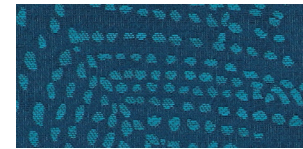

Burchfolio

Canopy

Performance Woven Fabric
Crypton® Green Super Fabric
12 Colorways
Bleach Cleanable
Free of Added FR Chemicals

Canopy's abstract and whimsical dotted leaf is a breath of fresh air. Twelve enlightened shades featuring Stratus, Foliage, and Breeze are part of this lively palette.

Aided by Crypton's permanent soil and stain protection, Rivulet delivers superior style and performance that will flourish for years to come.

Stratus 1012161

Cream 1012160

Honey 1012168

Foliage 1012167

Breeze 1012166

Sangria 1012170

Boulder 1012162

Driftwood 1012159

Sienna 1012169

Aquamarine 1012165

Azure 1012164

Sapphire 1012163

Burchfolio

Rivulet

Performance Woven Fabric
Crypton® Green Super Fabric
13 Colorways
Bleach Cleanable
Free of Added FR Chemicals

A floral stripped down to its purest form, Rivulet cuts a striking silhouette. Rivulet comes alive in a palette of thirteen botanical and coastal-inspired hues.