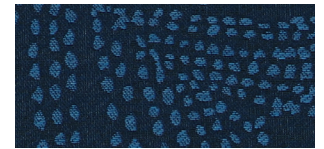

Burchfolio

Canopy

Performance Woven Fabric
Crypton® Green Super Fabric
12 Colorways
Bleach Cleanable
Free of Added FR Chemicals

Canopy's abstract and whimsical dotted leaf is a breath of fresh air. Twelve enlightened shades featuring Stratus, Foliage, and Breeze are part of this lively palette.

Aided by Crypton's permanent soil and stain protection, Rivulet delivers superior style and performance that will flourish for years to come.

Stratus 1012161

Cream 1012160

Honey 1012168

Foliage 1012167

Breeze 1012166

Sangria 1012170

Boulder 1012162

Driftwood 1012159

Sienna 1012169

Aquamarine 1012165

Azure 1012164

Sapphire 1012163

Burchfolio

Rivulet

Performance Woven Fabric
Crypton® Green Super Fabric
13 Colorways
Bleach Cleanable
Free of Added FR Chemicals

A floral stripped down to its purest form, Rivulet cuts a striking silhouette. Rivulet comes alive in a palette of thirteen botanical and coastal-inspired hues.